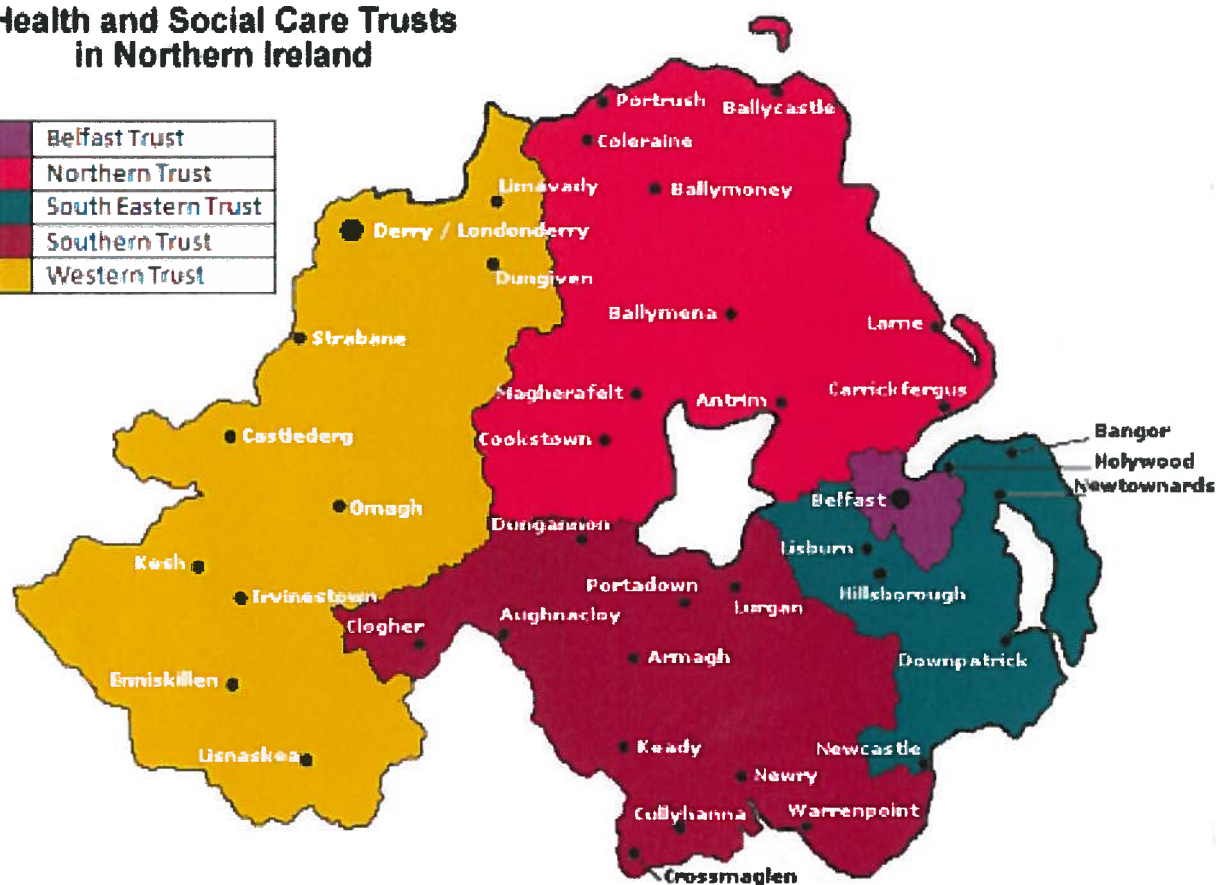

Appendix 2

Health and Social Care Trusts in Northern Ireland

	Belfast Trust
	Northern Trust
	South Eastern Trust
	Southern Trust
	Western Trust

District Council Area	Local Health Trust	District Council Area	Local Health Trust
1. Antrim	Northern Trust	14. Down	South Eastern Trust
2. Ards	South Eastern Trust	15. Dungannon and Sth Tyrone	Southern Trust
3. Armagh	Southern Trust	16. Fermanagh	Western Trust
4. Ballymena	Northern Trust	17. Larne	Northern Trust
5. Ballymoney	Northern Trust	18. Limavady	Western Trust
6. Banbridge	Southern Trust	19. Lisburn	South Eastern Trust
7. Belfast	Belfast Trust	20. Magherafelt	Northern Trust
8. Carrickfergus	Northern Trust	21. Moyle	Northern Trust
9. Castlereagh	Belfast Trust	22. Newry and Mourne	Southern Trust
10. Coleraine	Northern Trust	23. Newtownabbey	Northern Trust
11. Cookstown	Northern Trust	24. North Down	South Eastern Trust
12. Craigavon	Southern Trust	25. Omagh	Western Trust
13. Derry	Western Trust	26. Strabane	Western Trust